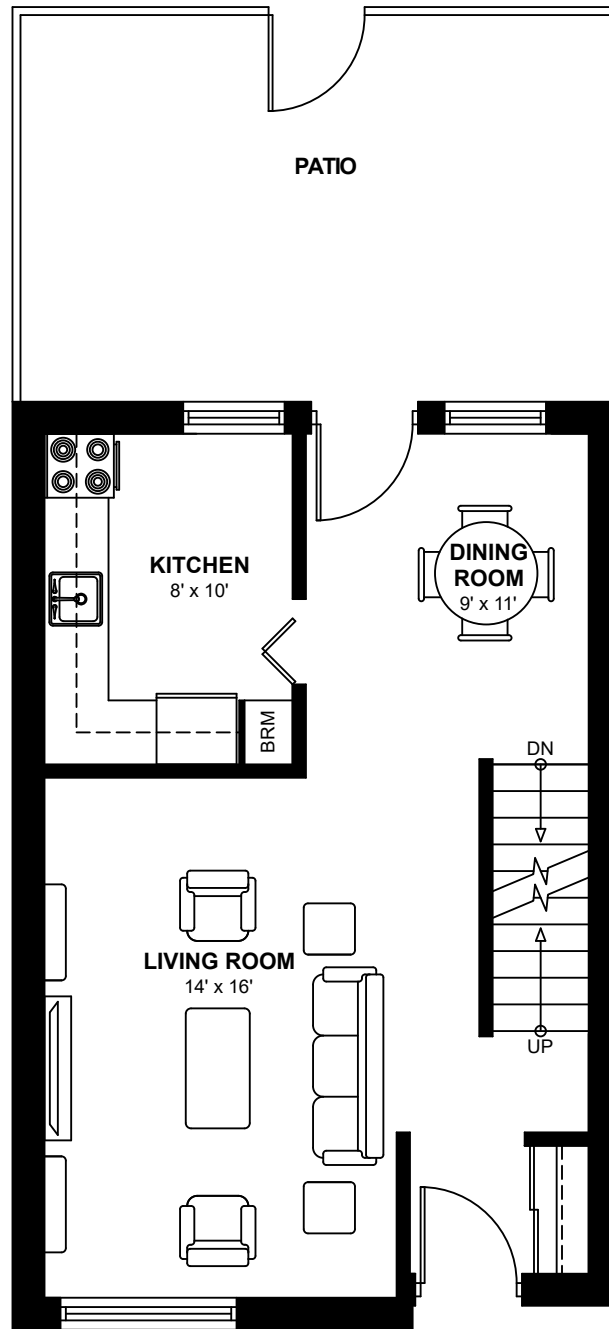

TANGLEWOOD

3-Bedroom Garden Home

Ranging from 950 to 975 sq. ft.

This floor plan represents a 950 sq. ft. garden home

BASEMENT FLOOR PLAN

GROUND FLOOR PLAN

SECOND FLOOR PLAN