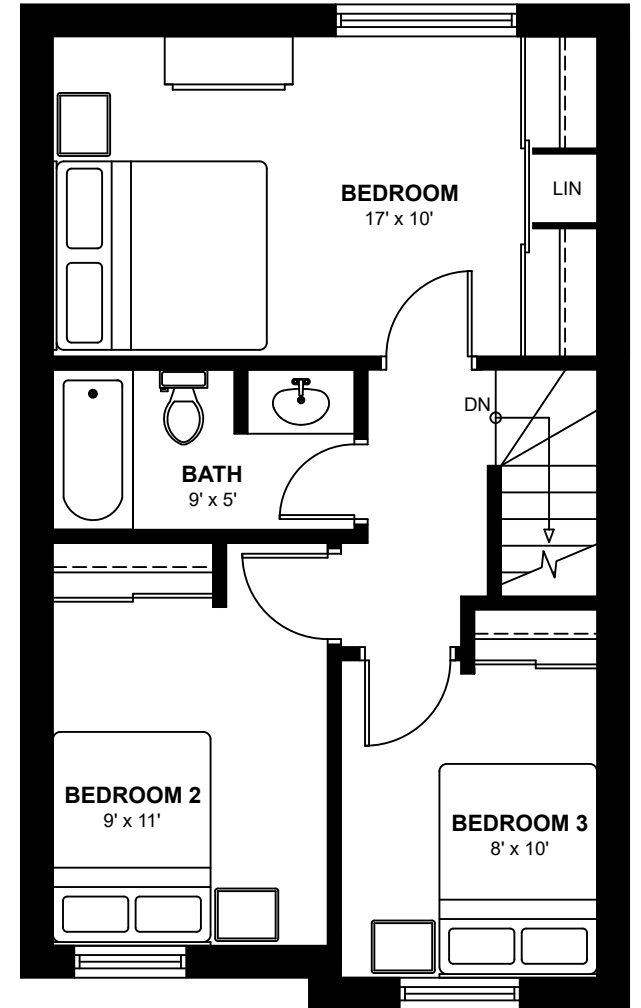

TANGLEWOOD

3-Bedroom Garden Home

Ranging from 950 to 975 sq. ft.

This floor plan represents a 950 sq. ft. garden home

BASEMENT FLOOR PLAN

GROUND FLOOR PLAN

SECOND FLOOR PLAN