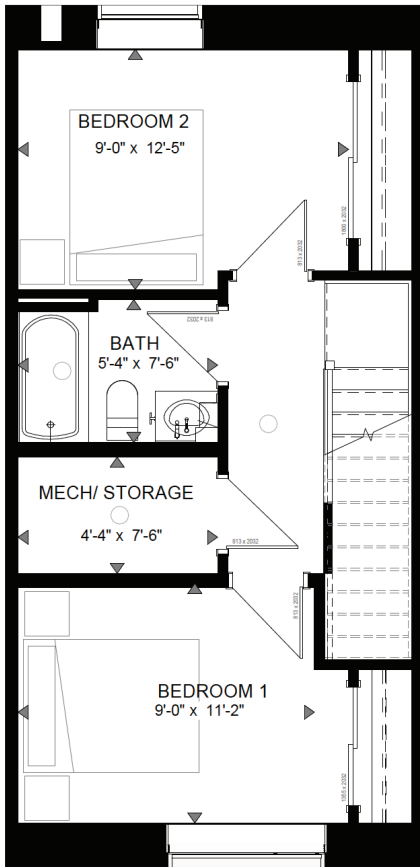

WELCOME HOME

BASEMENT

LEVEL 1

2-BEDROOM TOWNHOME

TYPE 2 BED-A

1,002 SQ.FT.

BUILDING C

440 Booth Street,
Ottawa Ontario K1R 7L2

BUILDING D

450 Booth Street,
Ottawa Ontario K1R 7L2

All floor plans, specifications, and drawings are provided as general artist concepts, for information purposes only, and are subject to change without notice. They are not intended to be relied on for dimensions, materials, finishes, layout, appliances, or furniture placement. Homes are leased unfurnished.