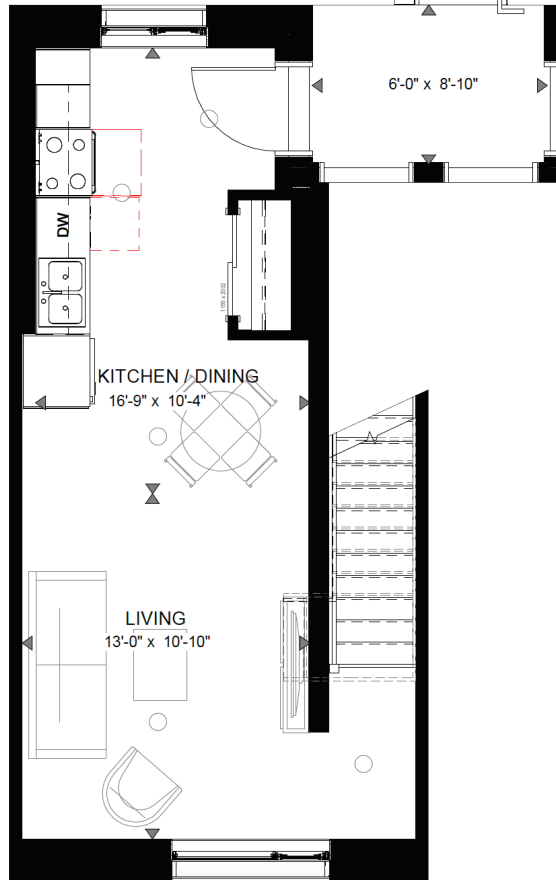

WELCOME HOME

BASEMENT

LEVEL 1

2-BEDROOM TOWNHOME

TYPE 2 BED-A

1,002 SQ.FT.

BUILDING C

440 Booth Street,
Ottawa Ontario K1R 7L2

BUILDING D

450 Booth Street,
Ottawa Ontario K1R 7L2

All floor plans, specifications, and drawings are provided as general artist concepts, for information purposes only, and are subject to change without notice. They are not intended to be relied on for dimensions, materials, finishes, layout, appliances, or furniture placement. Homes are leased unfurnished.