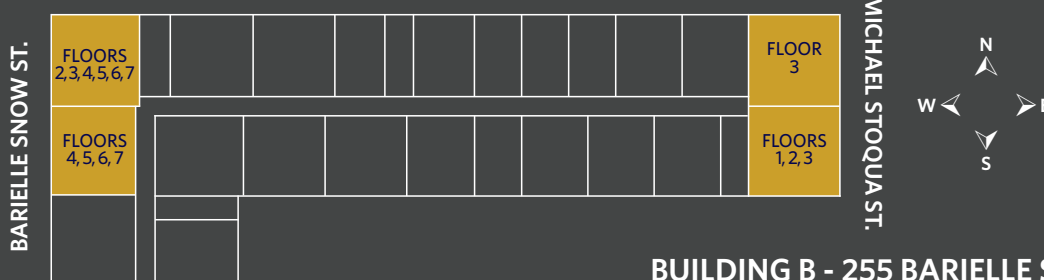

WELCOME HOME

MIKINAK

**3 BEDROOM
TYPE A**

727 SQ.FT.

1380 HEMLOCK RD. (A)
THIS UNIT IS LOCATED ON FLOORS
1, 2, 3, 4, 5, 6 AND 7

255 BARIELLE SNOW ST. (B)
THIS UNIT IS LOCATED ON FLOORS
2, 3, 4, 5, 6 AND 7

All floor plans, specifications, and drawings are provided as general artist concepts, for information purposes only, and are subject to change without notice. They are not intended to be relied on for dimensions, materials, finishes, layout, appliances, or furniture placement. Homes are leased unfurnished.

LAST UPDATE: JUNE 2023

BUILDING A - 1380 HEMLOCK RD.

BUILDING B - 255 BARIELLE SNOW ST.