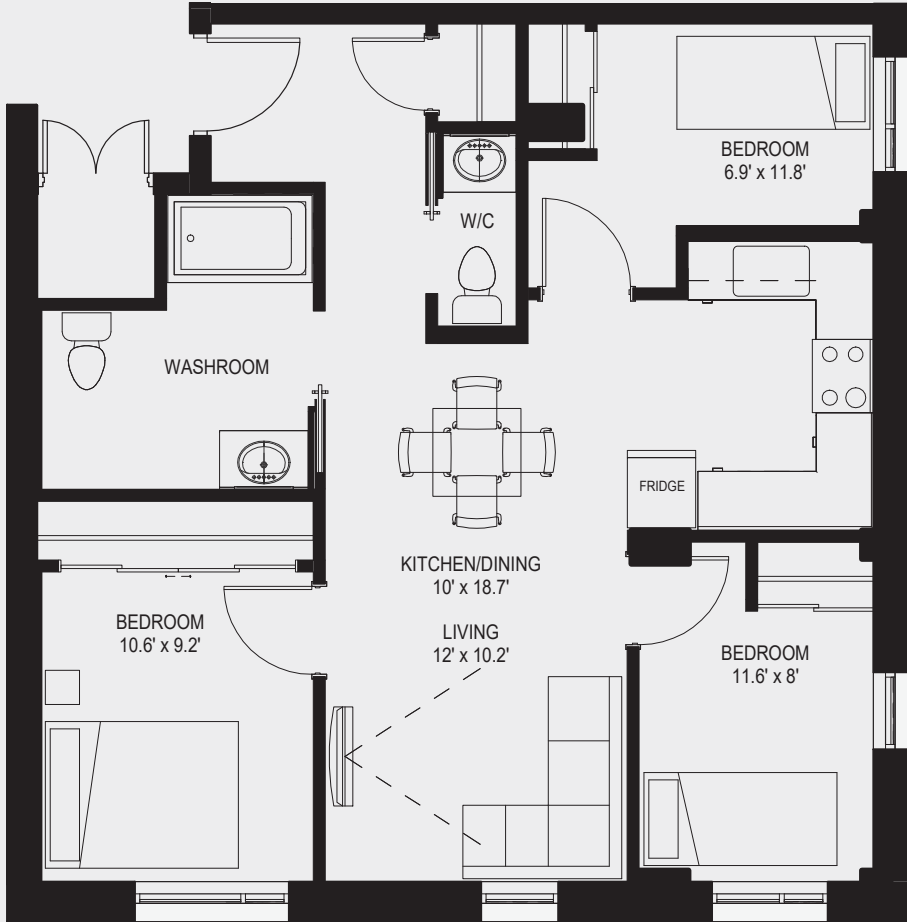

WELCOME HOME

MIKINAK

**3 BEDROOM
TYPE A**

727 SQ.FT.

1380 HEMLOCK RD. (A)
THIS UNIT IS LOCATED ON FLOORS
1, 2, 3, 4, 5, 6 AND 7

255 BARIELLE SNOW ST. (B)
THIS UNIT IS LOCATED ON FLOORS
2, 3, 4, 5, 6 AND 7

All floor plans, specifications, and drawings are provided as general artist concepts, for information purposes only, and are subject to change without notice. They are not intended to be relied on for dimensions, materials, finishes, layout, appliances, or furniture placement. Homes are leased unfurnished.